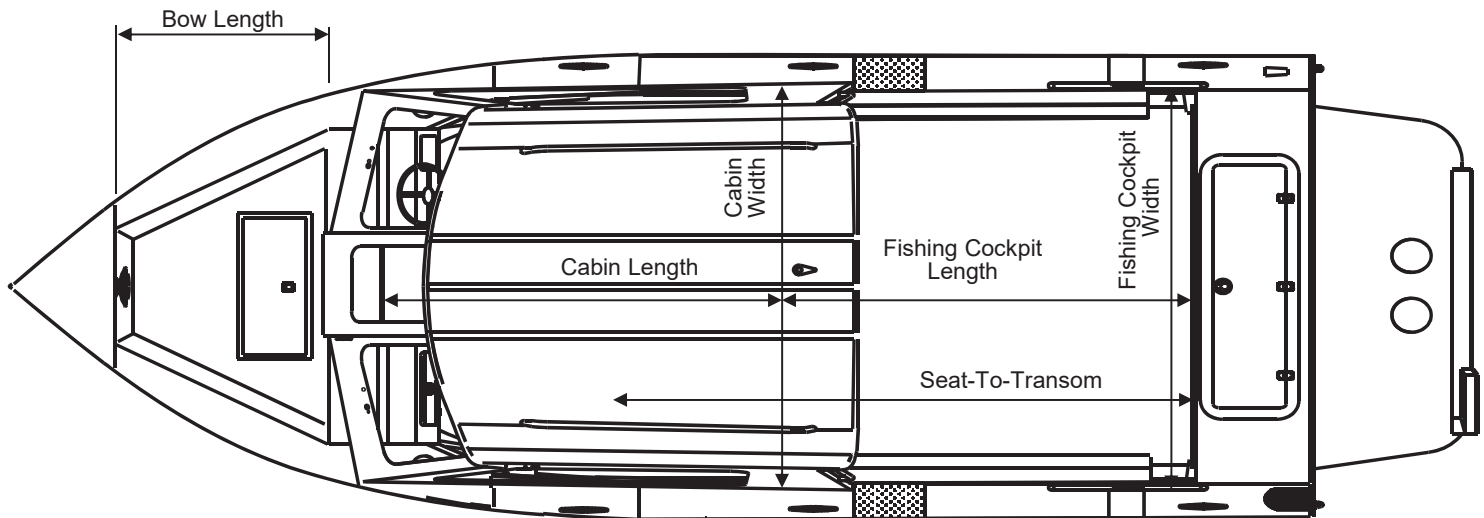

PRO V W/ EXTENDED TRANSOM

MEASUREMENT	180 PV ET	200 PV ET
Length	18' 5"	20' 5"
Total length	20' 8"	22' 8"
Beam (in)	94	94
Dead Rise: Forward X Amidship X Aft (degrees)	30 X 15 X 14	30 X 15 X 14
Bottom Dimensions: Thickness X Width (in)	0.19 X 72	0.19 X 72
Side Dimensions: Thickness X Height (in)	0.1 X 32	0.1 X 32
Transom Dimensions: Width X Height (in)	94 X 25.5	94 X 25.5
Person Capacity: Quantity X Weight (lbs)	7 X 1155	8 X 1320
Maximum Fuel Capacity (gal)	48	48
Maximum Horsepower (HP)	175	200
Maximum Capacity (lbs)	2070	2662
Boat Dry Weight (lbs)	1725	1925
Fishing Cockpit: Width X Length (in)	80 X 138	80 X 162
Seat-to-Transom: Length (in)	98.5	122.5
Bow Length (in)	36	36

* Recommendations only for boats over 20'

NOTE: Measurements are approximations only. Variations will occur due to tolerances in manufacturing

PRO V HARD TOP W/ EXTENDED TRANSOM

MEASUREMENT	180 PV ET HT	200 PV ET HT
Hard Top Type	SLC	SLC
Length	18' 5"	20' 5"
Total length	20' 8"	22' 8"
Beam (in)	94	94
Dead Rise: Forward X Amidship X Aft (degrees)	30 X 15 X 14	30 X 15 X 14
Bottom Dimensions: Thickness X Width (in)	0.19 X 72	0.19 X 72
Side Dimensions: Thickness X Height (in)	0.1 X 32	0.1 X 32
Transom Dimensions: Width X Height (in)	94 X 25.5	94 X 25.5
Person Capacity: Quantity X Weight (lbs)	6 X 990	7 X 1155
Maximum Fuel Capacity (gal)	48	48
Maximum Horsepower (HP)	175	200
Maximum Capacity (lbs)	2070	2662
Boat Dry Weight (lbs)	1725	1925
Fishing Cockpit: Width X Length (in)	80 X 138	80 X 162
Seat-to-Transom: Length (in)	98.5	122.5
Bow Length (in)	36	36

* Recommendations only for boats over 20'

NOTE: Measurements are approximations only. Variations will occur due to tolerances in manufacturing