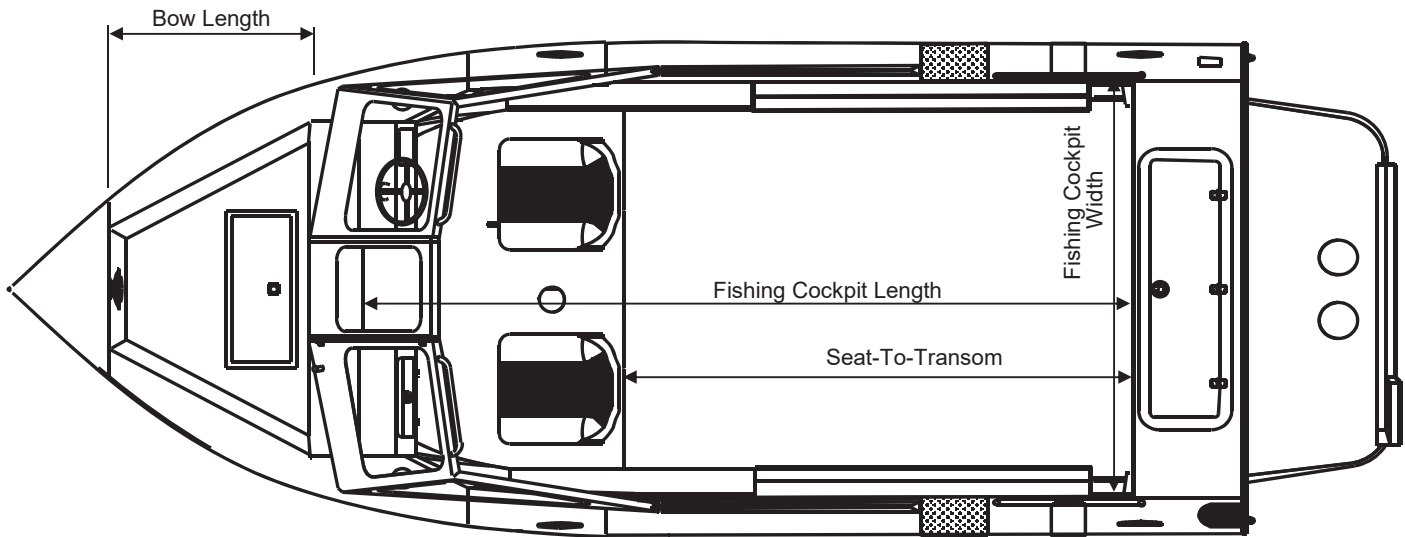

PRO V W/ EXTENDED TRANSOM

MEASUREMENT	180 PV ET	200 PV ET
Length	18' 5"	20' 5"
Total length	20' 8"	22' 8"
Beam (in)	94	94
Dead Rise: Forward X Amidship X Aft (degrees)	30 X 15 X 14	30 X 15 X 14
Bottom Dimensions: Thickness X Width (in)	0.19 X 72	0.19 X 72
Side Dimensions: Thickness X Height (in)	0.1 X 32	0.1 X 32
Transom Dimensions: Width X Height (in)	94 X 25.5	94 X 25.5
Person Capacity: Quantity X Weight (lbs)	7 X 1155	8 X 1320
Maximum Fuel Capacity (gal)	48	48
Maximum Horsepower (HP)	175	200
Maximum Capacity (lbs)	2070	2662
Boat Dry Weight (lbs)	1725	1925
Fishing Cockpit: Width X Length (in)	80 X 138	80 X 162
Seat-to-Transom: Length (in)	98.5	122.5
Bow Length (in)	36	36

* Recommendations only for boats over 20'

NOTE: Measurements are approximations only. Variations will occur due to tolerances in manufacturing

PRO V HARD TOP W/ EXTENDED TRANSOM

MEASUREMENT	180 PV ET HT	200 PV ET HT
Hard Top Type	SLC	SLC
Length	18' 5"	20' 5"
Total length	20' 8"	22' 8"
Beam (in)	94	94
Dead Rise: Forward X Amidship X Aft (degrees)	30 X 15 X 14	30 X 15 X 14
Bottom Dimensions: Thickness X Width (in)	0.19 X 72	0.19 X 72
Side Dimensions: Thickness X Height (in)	0.1 X 32	0.1 X 32
Transom Dimensions: Width X Height (in)	94 X 25.5	94 X 25.5
Person Capacity: Quantity X Weight (lbs)	6 X 990	7 X 1155
Maximum Fuel Capacity (gal)	48	48
Maximum Horsepower (HP)	175	200
Maximum Capacity (lbs)	2070	2662
Boat Dry Weight (lbs)	1725	1925
Fishing Cockpit: Width X Length (in)	80 X 138	80 X 162
Seat-to-Transom: Length (in)	98.5	122.5
Bow Length (in)	36	36

* Recommendations only for boats over 20'

NOTE: Measurements are approximations only. Variations will occur due to tolerances in manufacturing